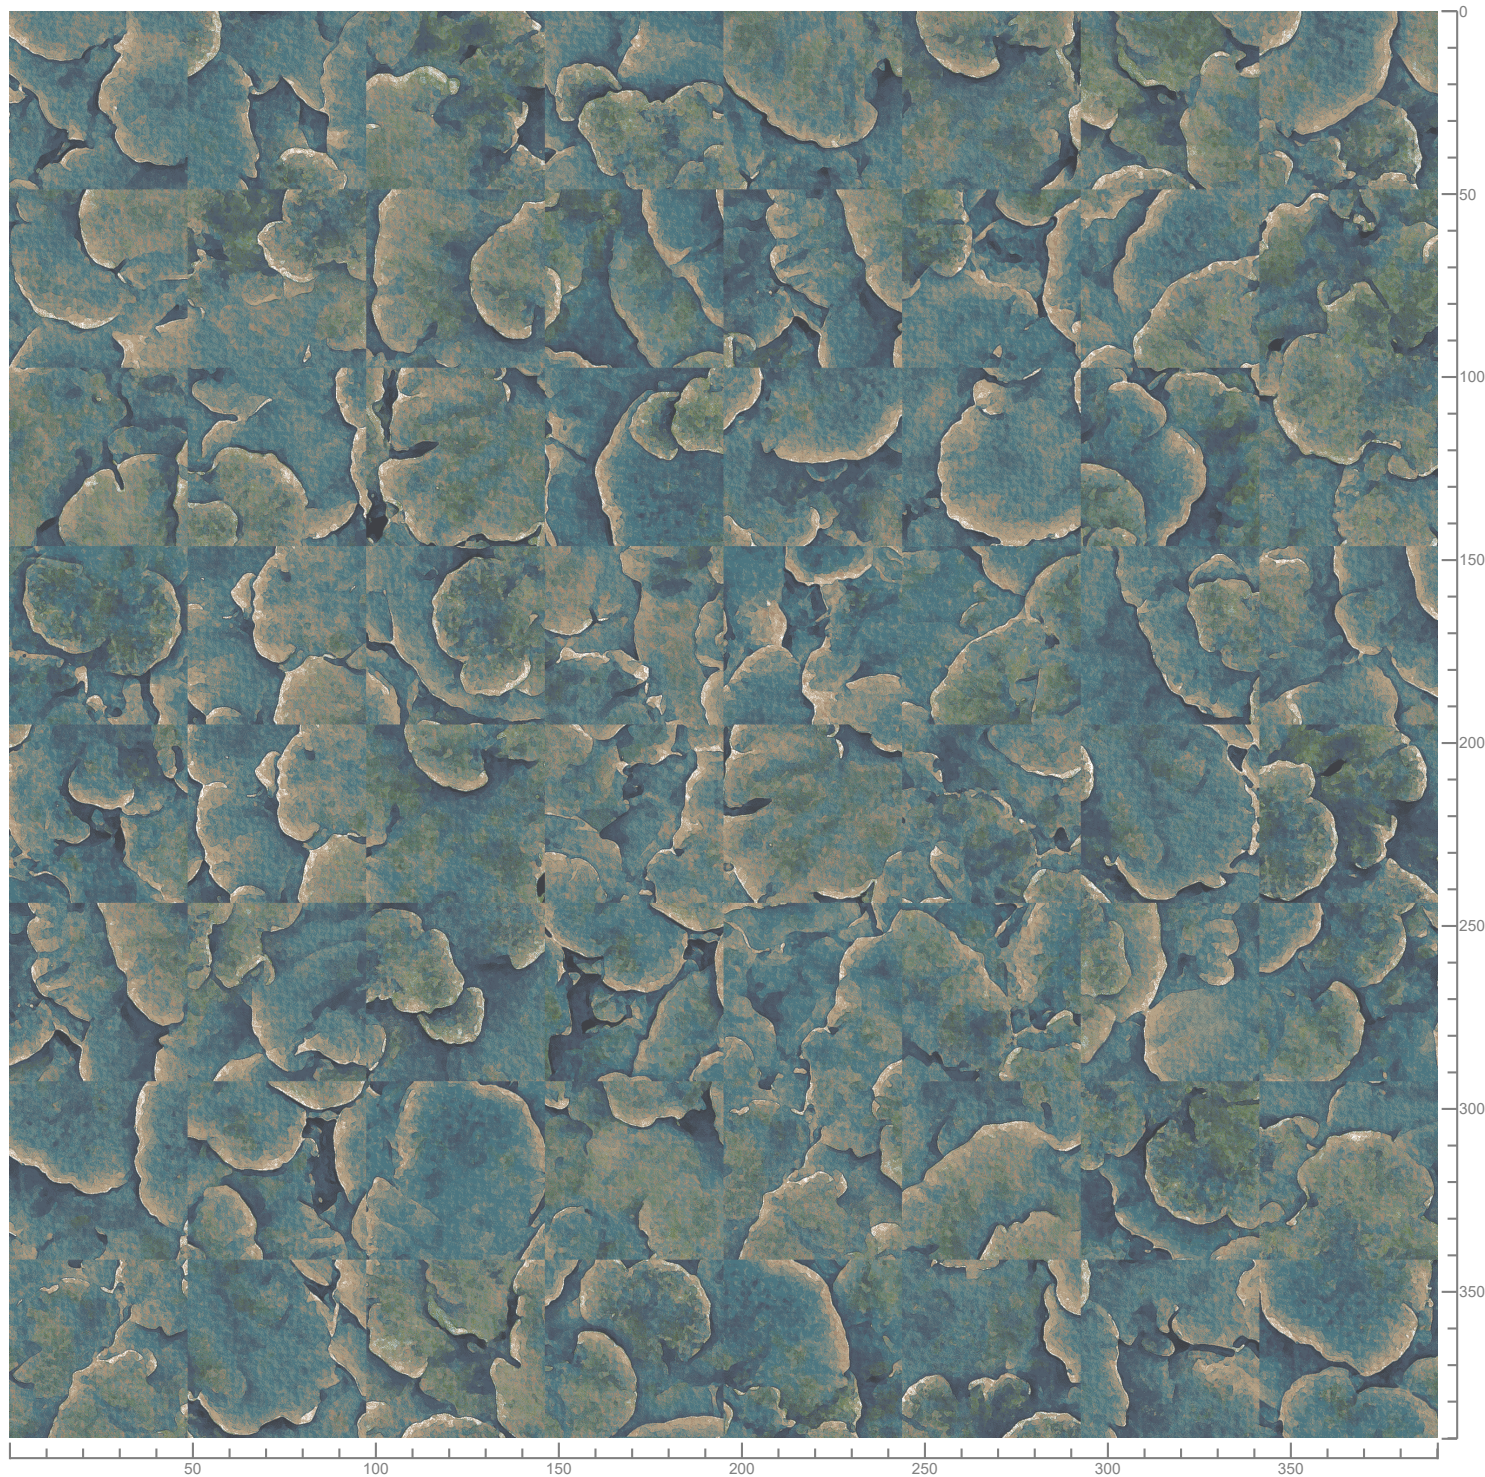

Project: Seasonal Trend SS24  
 Comments: Design Corals, Tile layout monolithic for simulation 48x48cm  
 Date: 12-3-2025  
 Designer: KSK

Design Size: X=390,1 cm Y=390,1 cm (Size Shown: X=390,1 cm Y=390,1 cm)

Standard Palette 5575

K28328 5575-BC1	5575AC13 Accent 13	K28329 5575-BC2	5575AC23 Accent 23	K28380 5575-BC7	5575AC25 Accent 25	5575AC26 Accent 26	5575AC48 Accent 48	5575AC50 Accent 50	5575AC24 Accent 24	5575AC52 Accent 52	5575AC27 Accent 27	